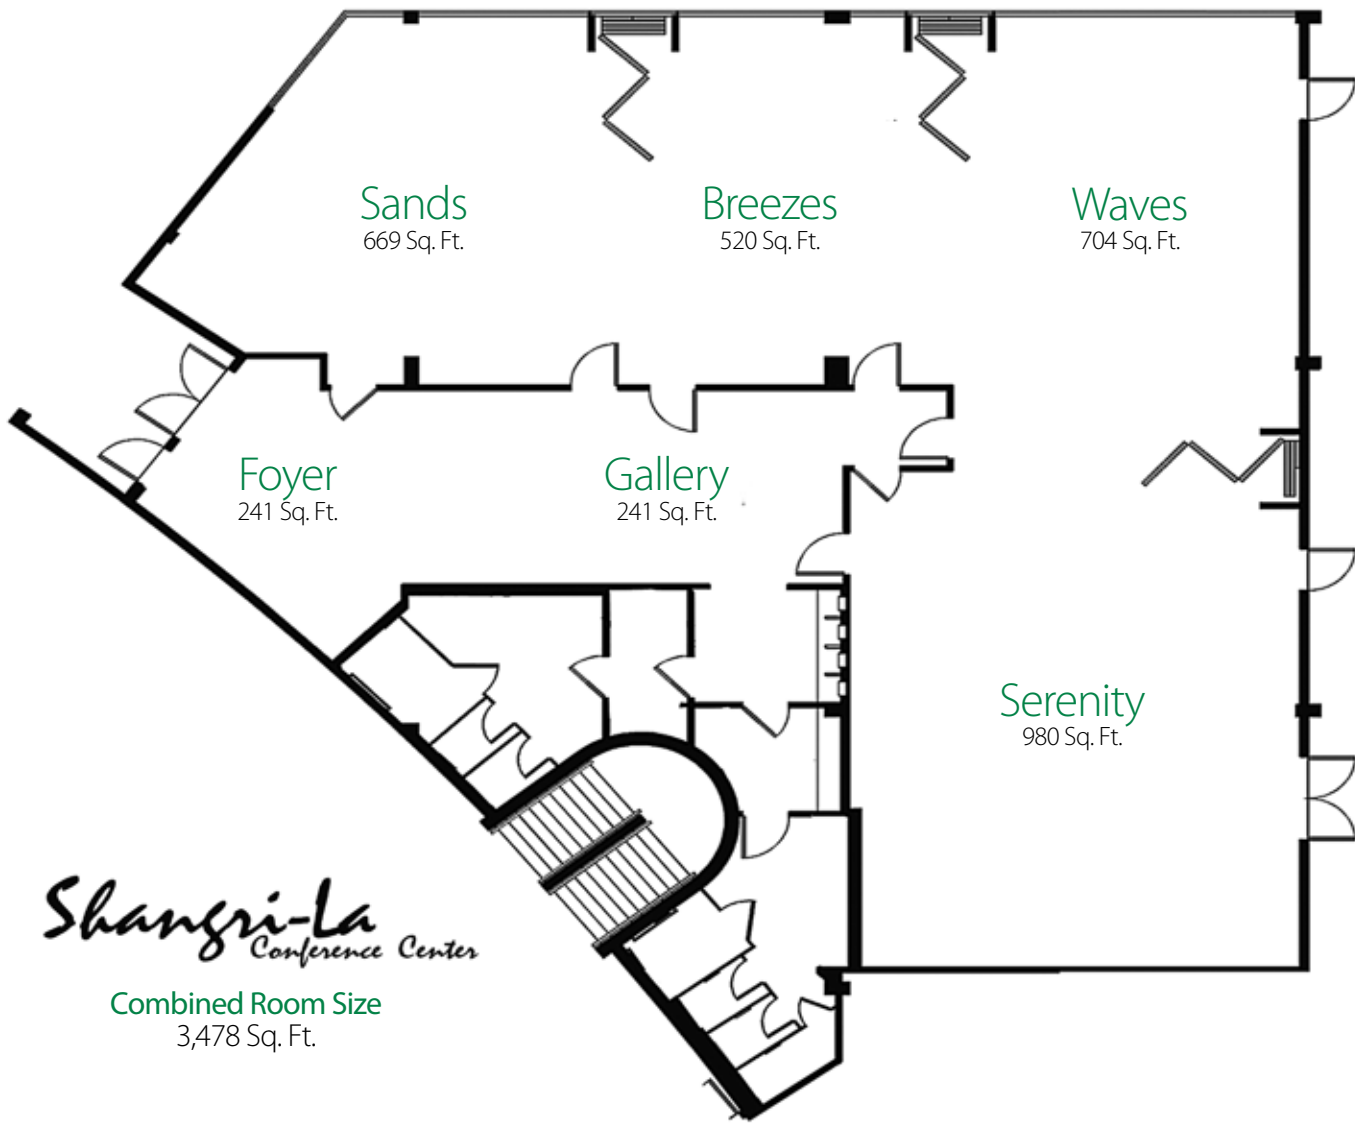

meeting spaces

Shangri-La:

3,478 Sq. Ft.

Theater: 250 people
 Reception: 300 people
 Banquet: 200 people
 Classroom: 125 people

Serenity:

980 Sq. Ft.

Theater: 72 people
 Reception: 80 people
 Classroom: 48 people
 Banquet: 72 people
 Hollow Square: 36 people
 U Shape: 30 people

Waves:

704 Sq. Ft.

Theater: 65 people
 Reception: 40 people
 Classroom: 40 people
 Banquet: 48 people
 Hollow Square: 24 people
 U Shape: 20 people

Breezes:

520 Sq. Ft.

Theater: 50 people
 Reception: 40 people
 Classroom: 32 people
 Banquet: 40 people
 Hollow Square: 24 people
 U Shape: 20 people

Sands:

669 Sq. Ft.

Theater: 50 people
 Reception: 40 people
 Classroom: 32 people
 Banquet: 40 people
 Hollow Square: 24 people
 U Shape: 20 people

PANAMA CITY BEACH

Sales: 800.807.2232 | www.hipcbeach.com